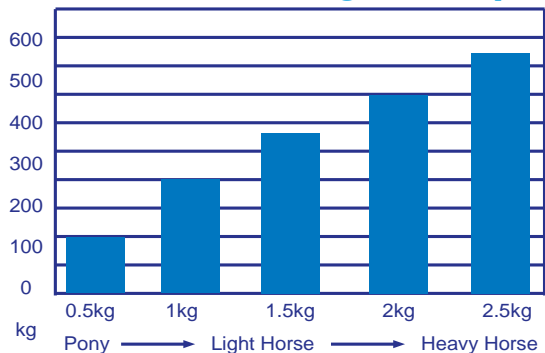

SHOWTORQUE® Feeding Guide by Weight

*Intended as a guide only, all variables should be taken into consideration

Feeding Tips:

1. Introduce HYGAIN® SHOWTORQUE® to your horse's diet gradually over a 7-14 day period.
2. Feed by weight and not by volume.
3. Feed a minimum of 1% of your horse's body weight daily as roughage.
4. Horses have a small stomach, so feed little and often.
5. Ensure horses have access to clean water.
6. Do not add additional vitamins or minerals unless directed by a veterinarian or nutritionist.
7. For dietary recommendations and nutritional solutions contact HYGAIN®.